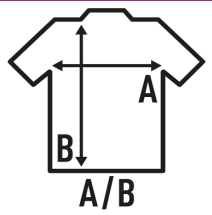

### WKLISBON

Unisex scrub bottom trouser.  
Elastic waistband with front button (4 holes with rim) and fly zipper closure.  
Back pocket right side once worn.

65% polyester / 35% Cotton. Weight: 170 g/m<sup>2</sup> approx.

### SIZE

EU	XS	S	M	L	XL	XXL	3XL
Width	46 cm 18.1"	48 cm 18.9"	50 cm 19.7"	52 cm 20.5"	54 cm 21.3"	56 cm 22"	58 cm 22.8"
Length	100 cm 39.4"	102 cm 40.2"	104 cm 40.9"	106 cm 41.7"	108 cm 42.5"	110 cm 43.3"	112 cm 44.1"